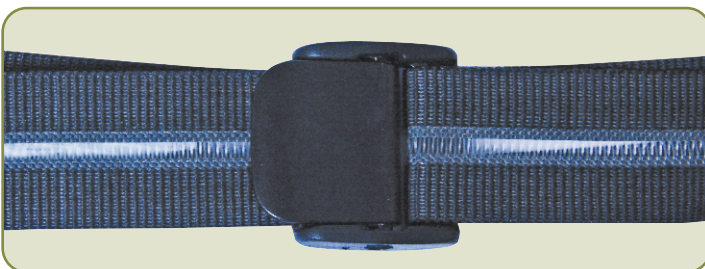

HardCap A1+

The new HardCap A1+® is another major innovation from JSP in head protection design. Designed to exceed the most recent standards, years of thought and design iterations have been undertaken to develop a product that is unrivalled in both performance and style. Sleek and low profile, it's almost impossible to distinguish from a standard 'high street' baseball cap. The unique angled adjuster designed to fit under the occipital bone at the rear of the skull means that one size really does fit all, particularly when combined with the castellated protective liner. The liner is removable, therefore the cap part is machine-washable for hygiene purposes. It has a terry-towelling sweatband for added comfort and all colour-ways have subtle reflective piping for added visibility safety.

3

Removable Liner

The protective liner is removable, meaning the outer cap is fully washable for hygiene purposes and extended life cycle.

4

All Round Protection

The HardCap A1+ has been designed, like all JSP head protection, to offer 'all round protection' from all angles of the cap.

5

Reflective Piping

Reflective piping on all models adds extra visibility and therefore safety in all working environments.

6

Sweat Band

Terry towelling sweatband adds comfort and absorption for the wearer.

7

Unique Adjuster

Unique one-handed angled adjuster means the fitting can be adjusted quickly and safely with one hand, the angle to fit means it grips under the occipital bone on the skull and gives a true 'one size fits all' scope.