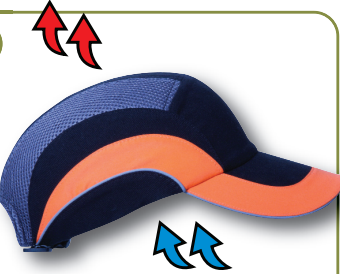

HardCap A1+

The new HardCap A1+® is another major innovation from JSP in head protection design. Designed to exceed the most recent standards, years of thought and design iterations have been undertaken to develop a product that is unrivalled in both performance and style. Sleek and low profile, it's almost impossible to distinguish from a standard 'high street' baseball cap. The unique angled adjuster designed to fit under the occipital bone at the rear of the skull means that one size really does fit all, particularly when combined with the castellated protective liner. The liner is removable, therefore the cap part is machine-washable for hygiene purposes. It has a terry-towelling sweatband for added comfort and all colour-ways have subtle reflective piping for added visibility safety.

1

Low profile Design

Ultra sleek low profile design means the HardCap A1+ is almost indistinguishable from a high street 'fashion' baseball cap.

2

Ventilation

Extra holes in the liner plus the two mesh panels on the outer mean added ventilation for coolness and comfort.

3

Removable Liner

The protective liner is removable, meaning the outer cap is fully washable for hygiene purposes and extended life cycle.

4

All Round Protection

The HardCap A1+ has been designed, like all JSP head protection, to offer 'all round protection' from all angles of the cap.

7

Unique Adjuster

Unique one-handed angled adjuster means the fitting can be adjusted quickly and safely with one hand, the angle to fit means it grips under the occipital bone on the skull and gives a true 'one size fits all' scope.